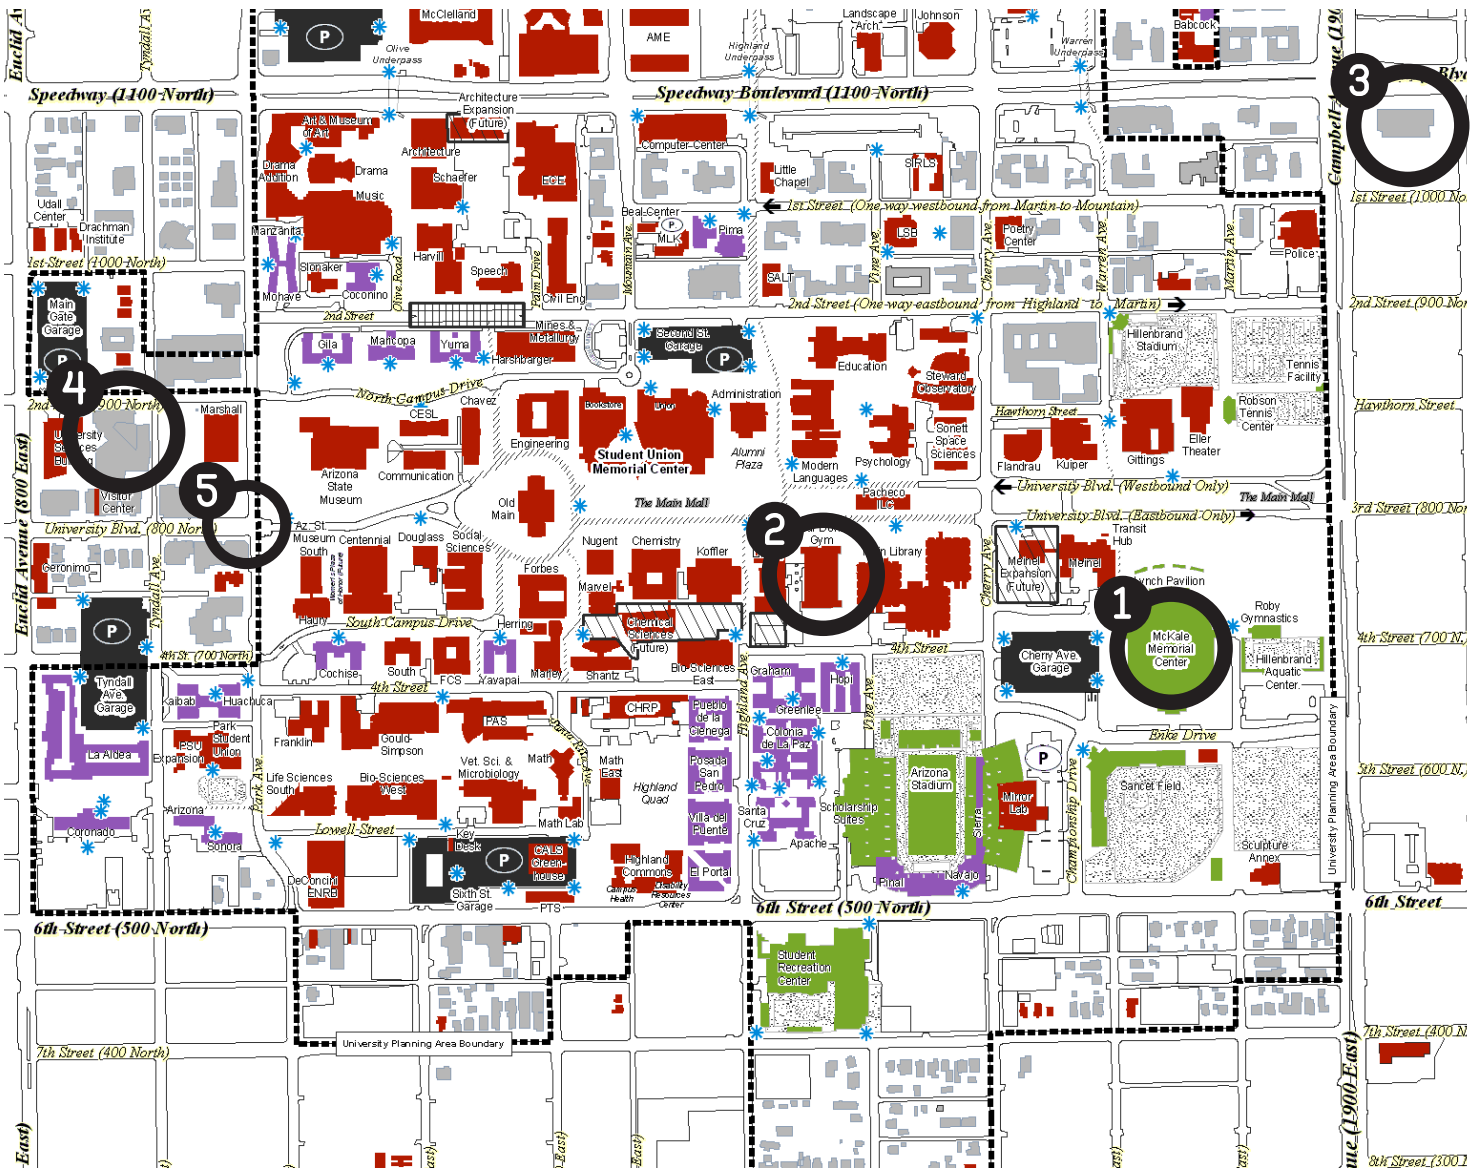

# Campus/Area Map

- 1: McKale Memorial Center
- 2: Bear Down Gymnasium
- 3: Four Points Sheraton
- 4: University Marriott
- 5: Paradise Bakery & Café  
(breakfast for teams staying at Marriott)