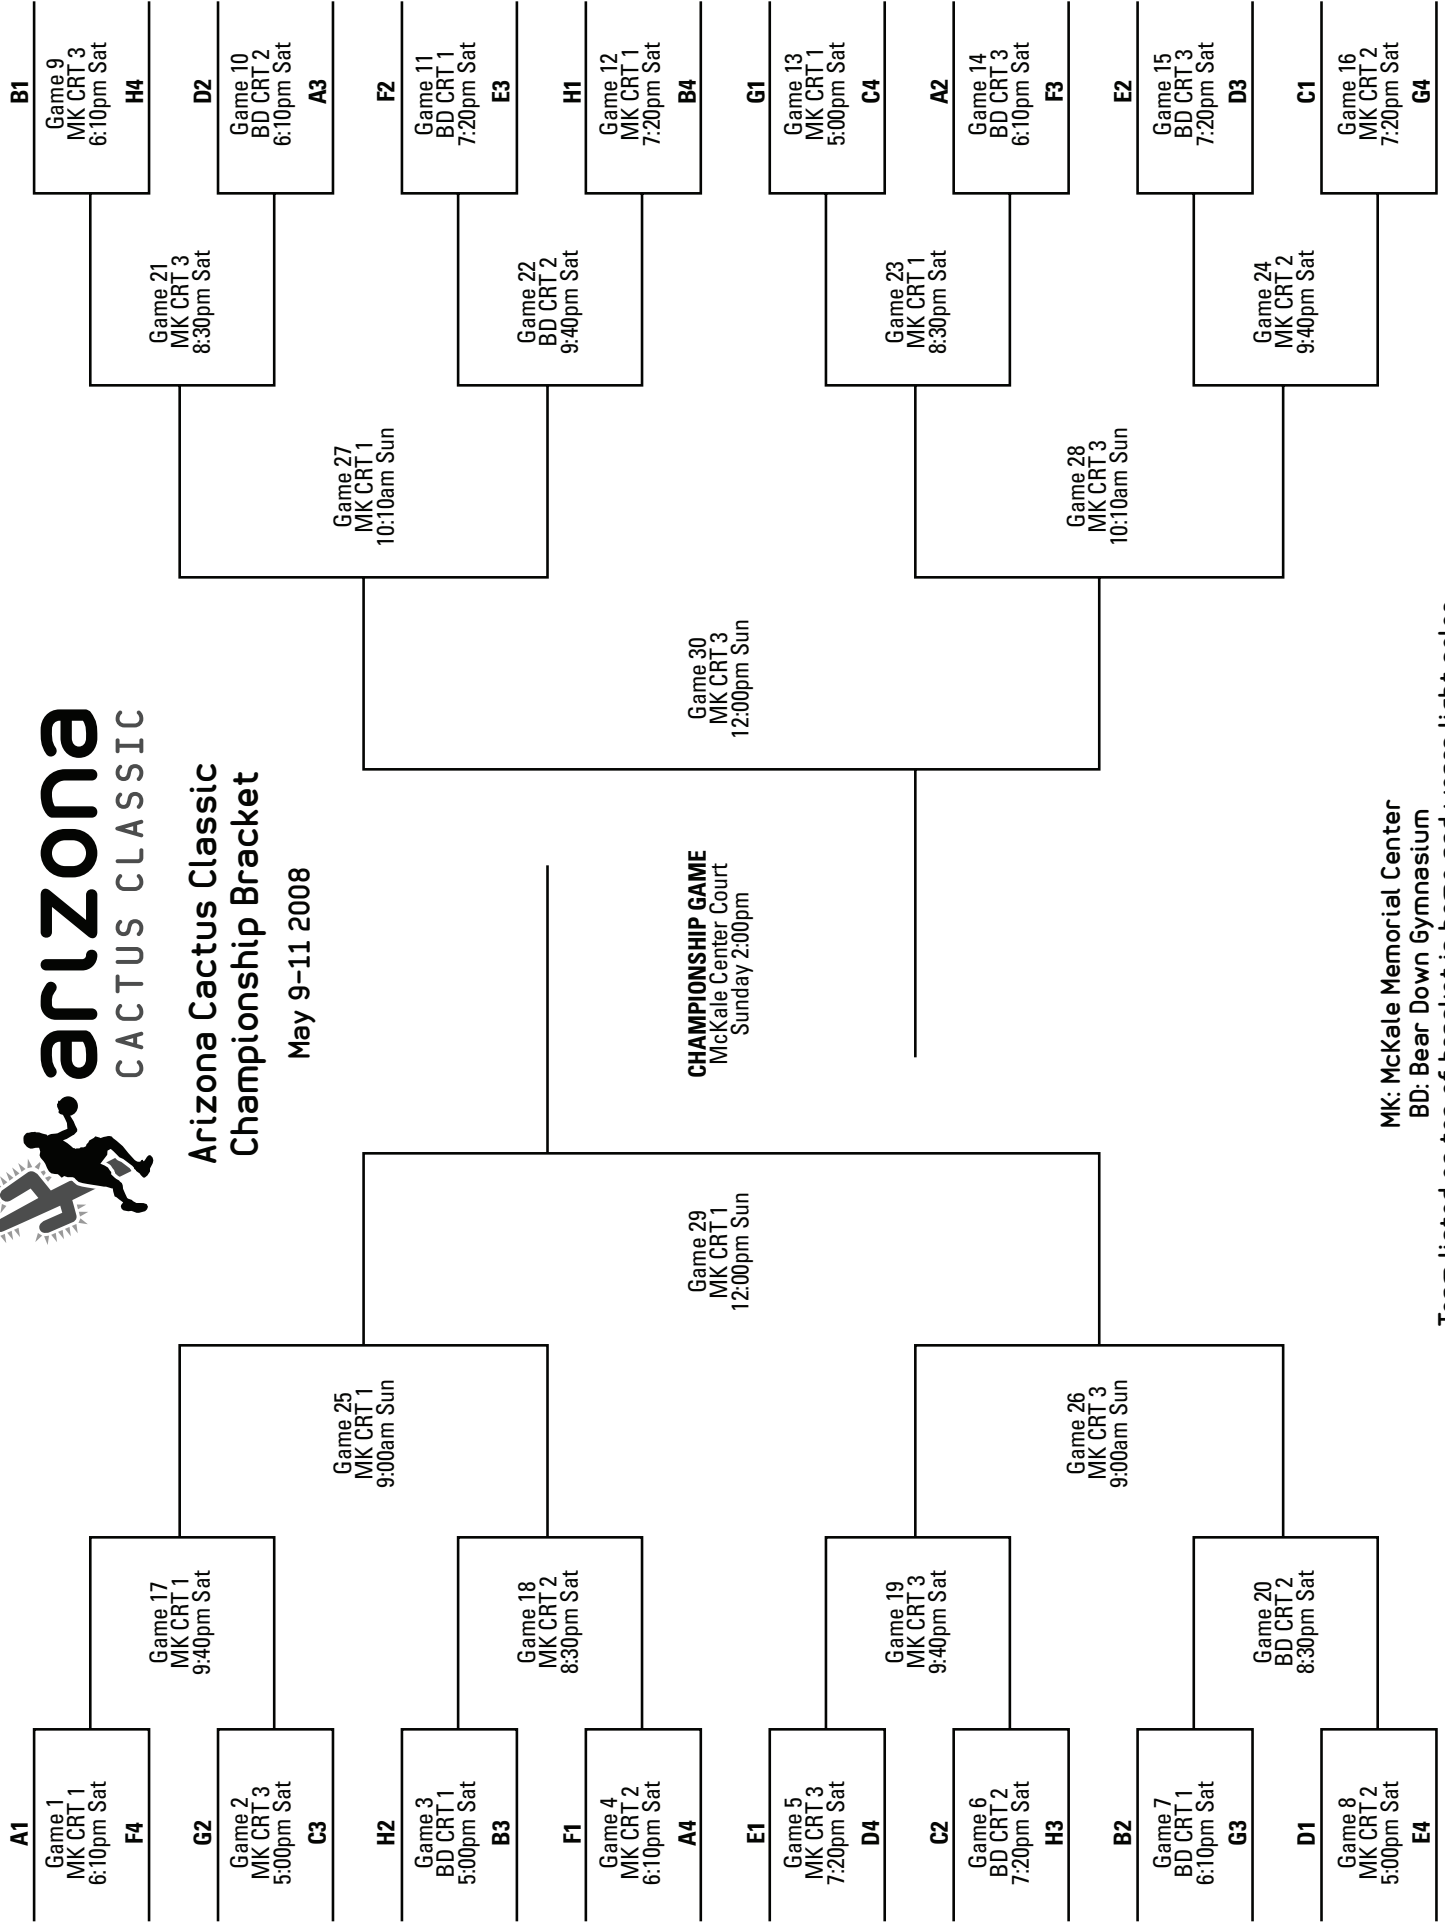

Arizona Cactus Classic Championship Bracket

May 9-11 2008

MK: McKale Memorial Center
BD: Bear Down Gymnasium

Team listed on top of bracket is home and wears light color