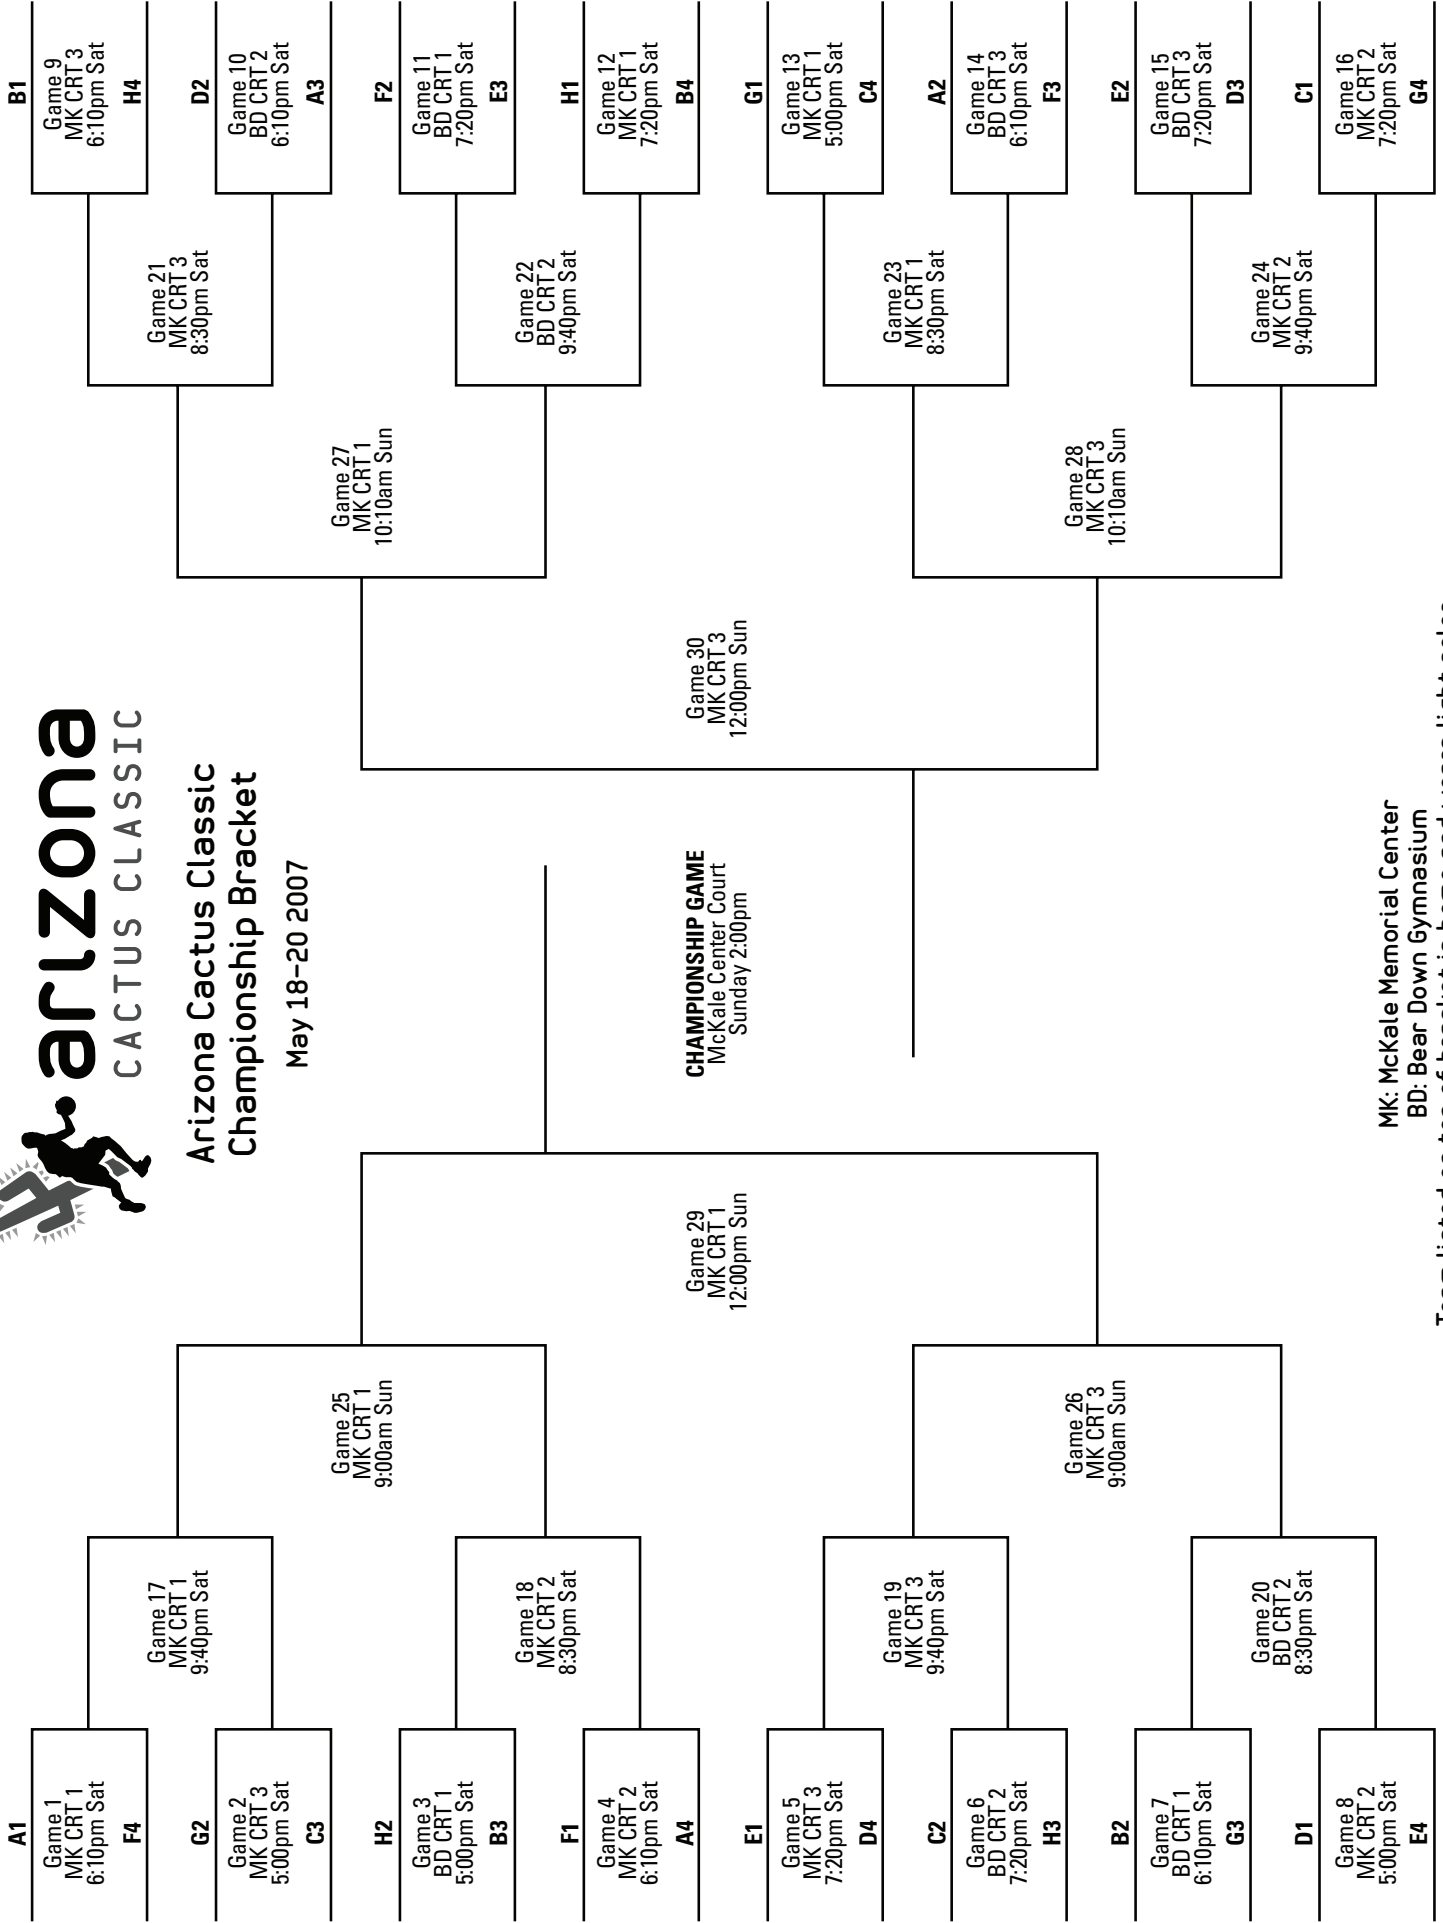

Arizona Cactus Classic Championship Bracket

May 18-20 2007

MK: McKale Memorial Center
BD: Bear Down Gymnasium

Team listed on top of bracket is home and wears light color