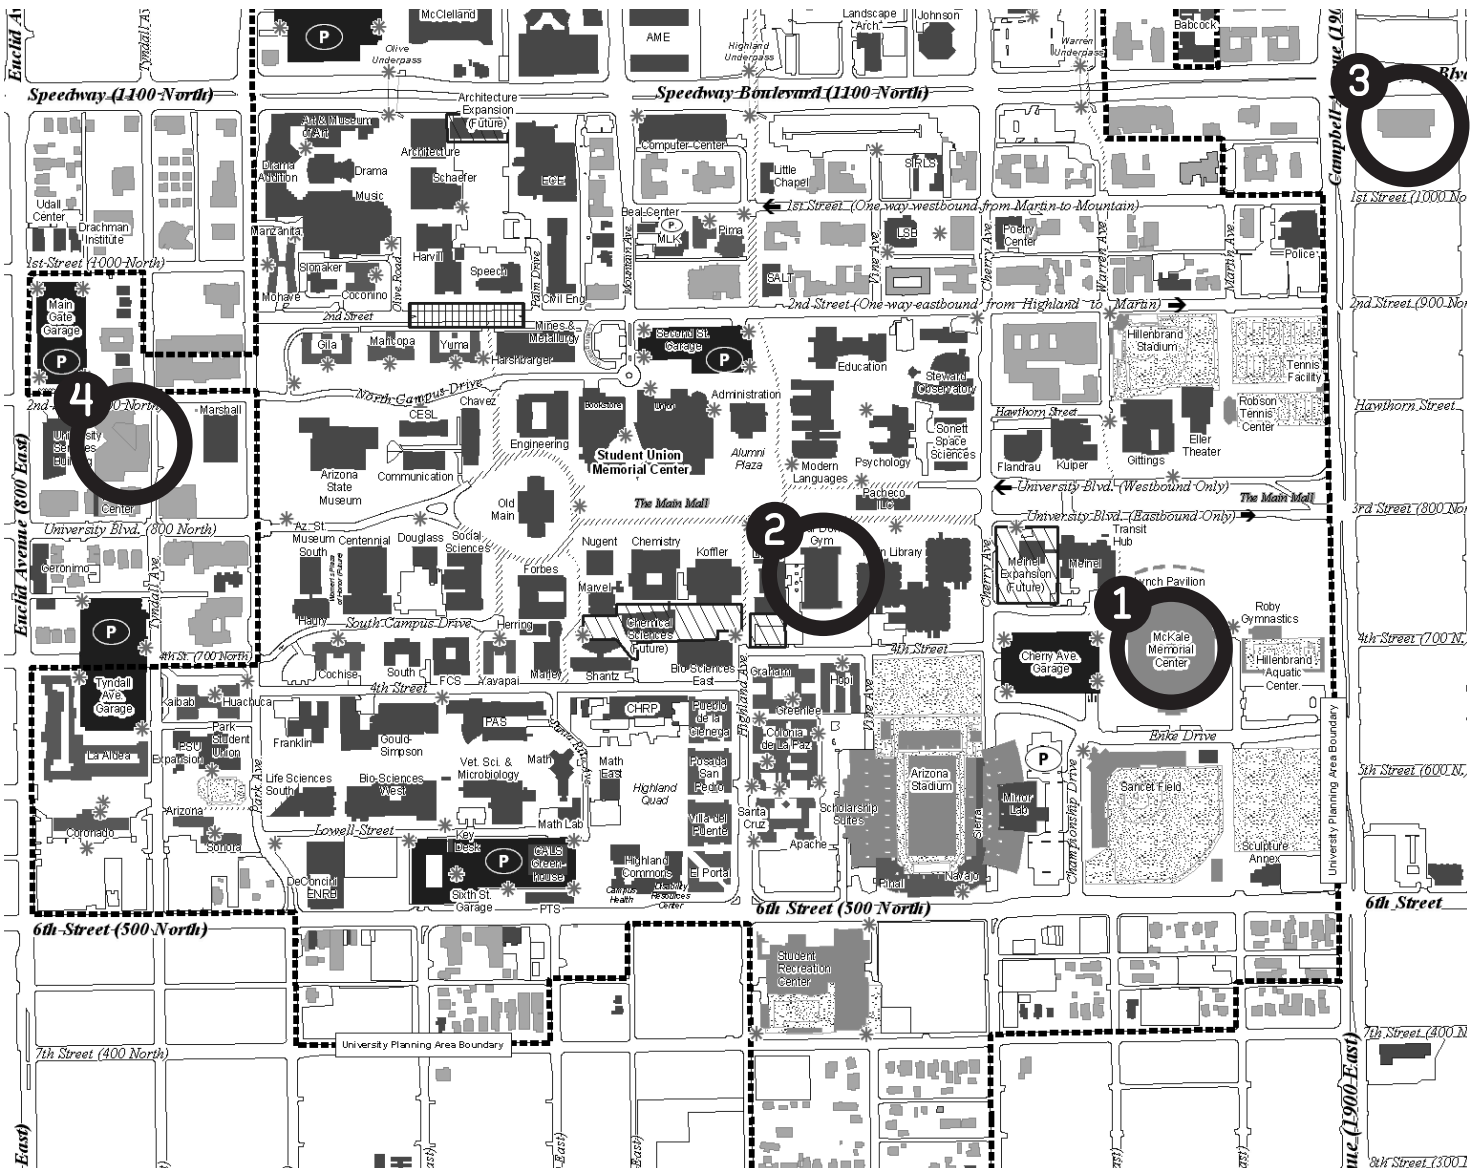

# Campus/Area Map

- 1: McKale Memorial Center
- 2: Bear Down Gymnasium
- 3: Four Points Sheraton
- 4: University Marriott