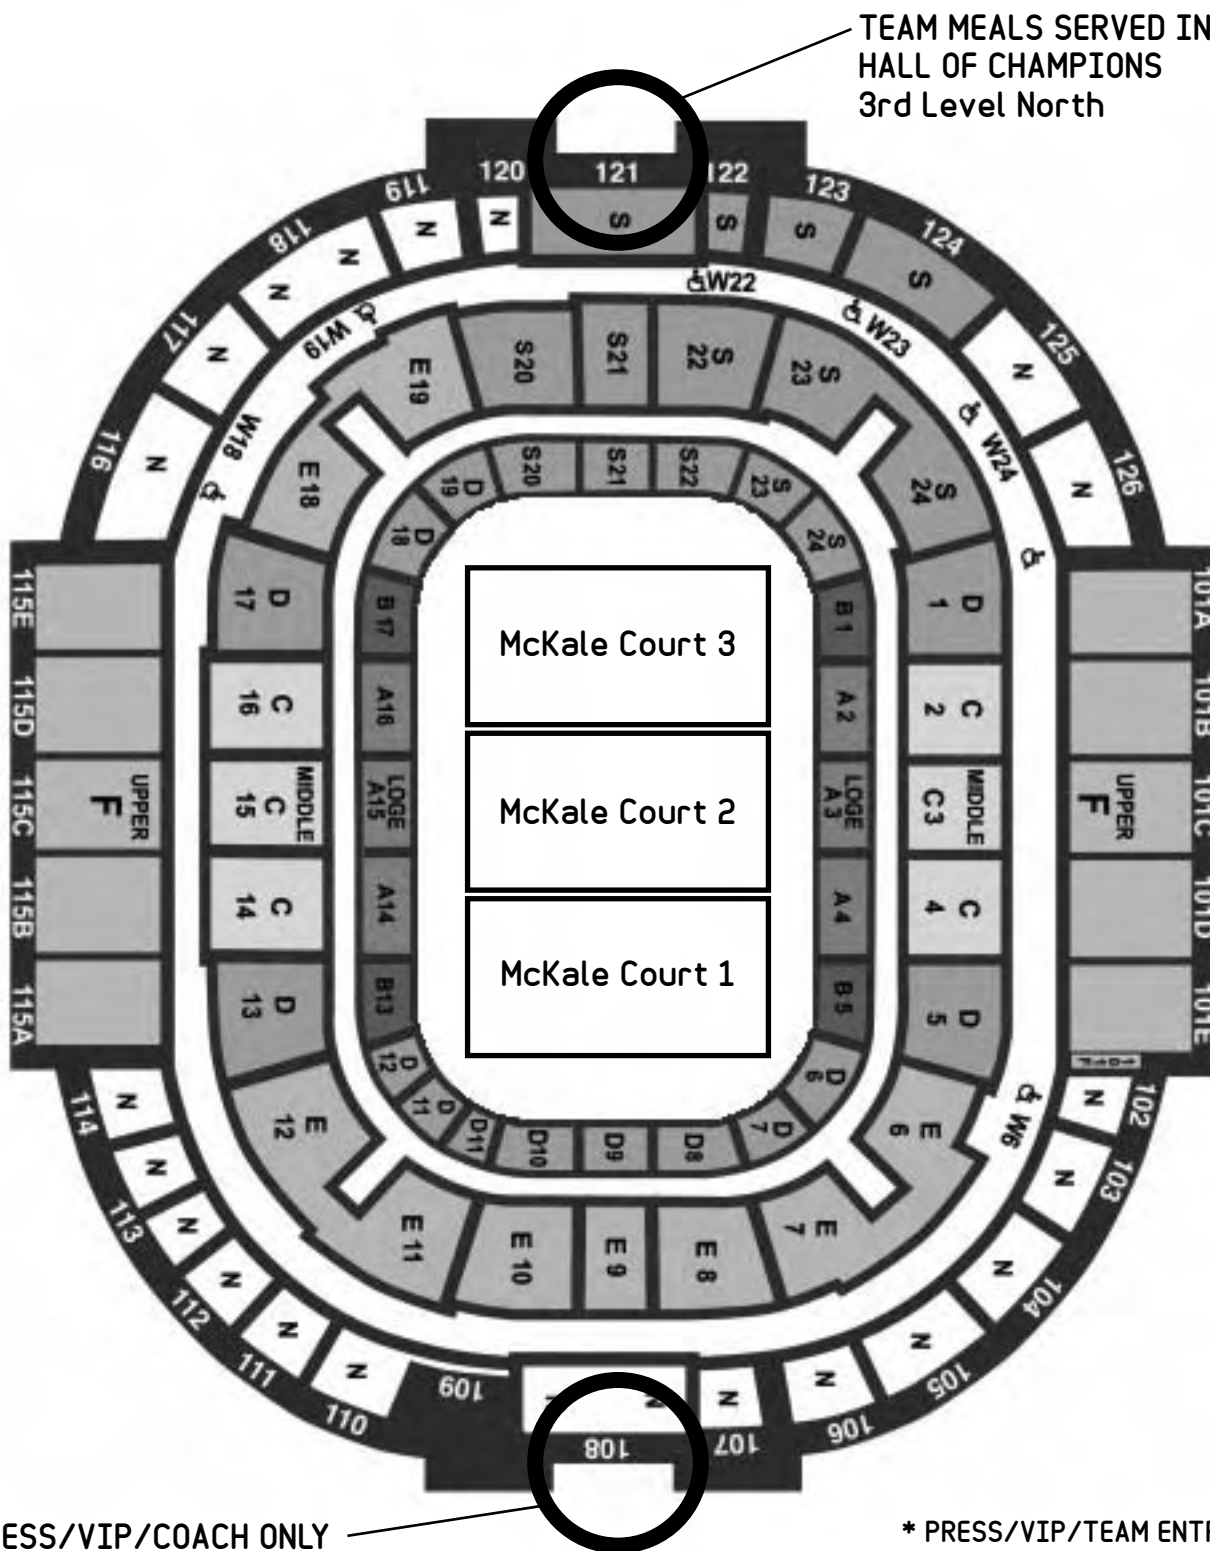

McKale Memorial Center

TEAM MEALS SERVED IN
HALL OF CHAMPIONS
3rd Level North

PRESS/VIP/COACH ONLY
Hospitality Suite
Lohse Room
3rd Level South

* PRESS/VIP/TEAM ENTRANCE
Located South East Street Level

* Transportation HQ SE McKale
Street Level