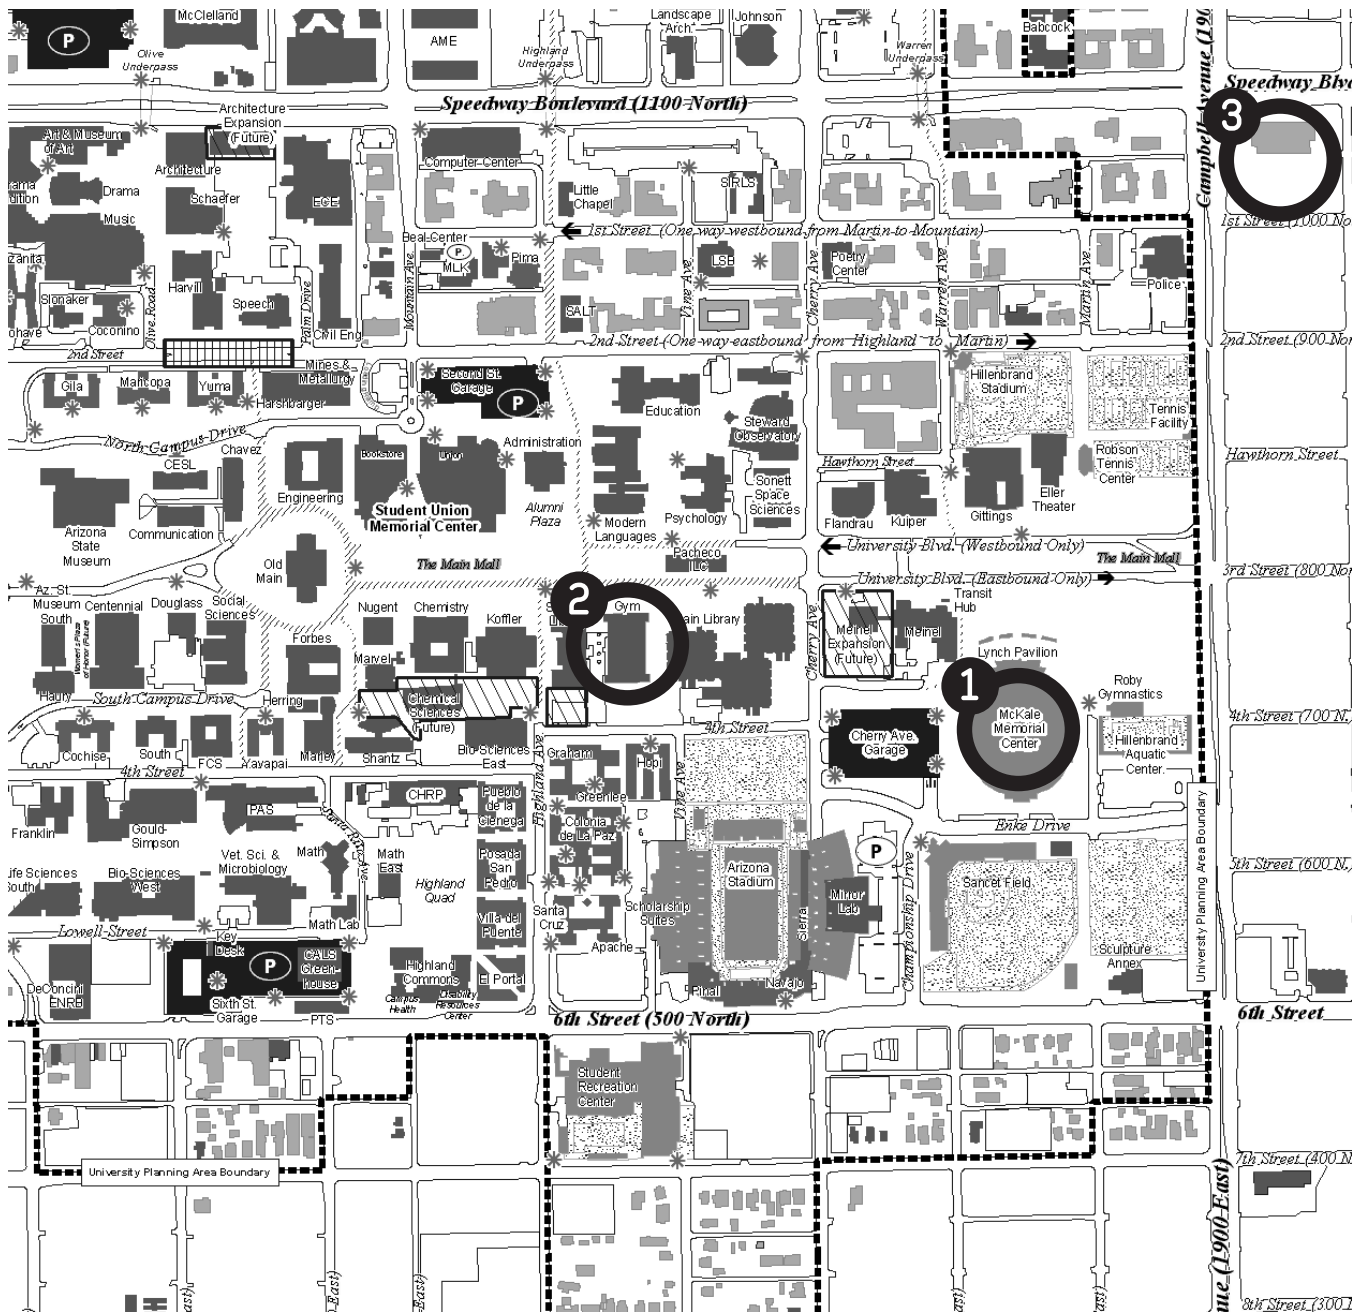

Campus/Area Map

- 1: McKale Memorial Center
- 2: Bear Down Gymnasium
- 3: Four Points Sheraton

Addresses/Directions

Four Points Sheraton
(OFFICIAL TEAM HOTEL)
1900 East Speedway
Tucson, Arizona 85719
Phone (520) 327-7341