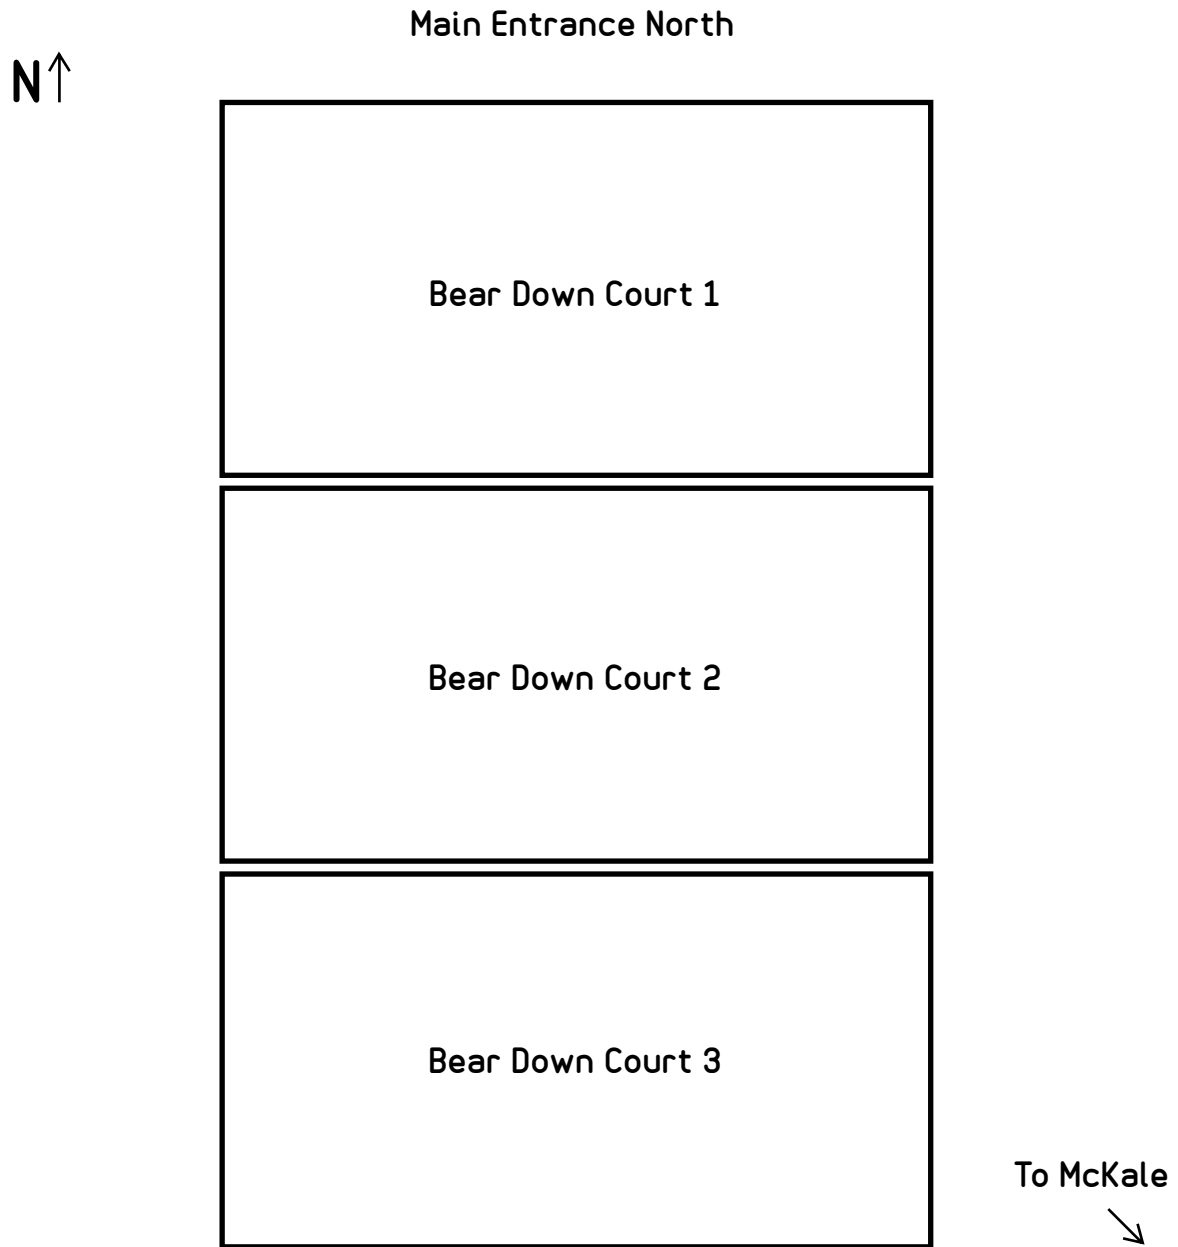

WebHouse1616, Inc.

Bear Down Gymnasium

McKale Memorial Center

TEAM MEALS SERVED IN
HALL OF CHAMPIONS
3rd Level North

PRESS/VIP/COACH ONLY
Hospitality Suite
Lohse Room
3rd Level South

* PRESS/VIP/TEAM ENTRANCE
Located South East Street Level