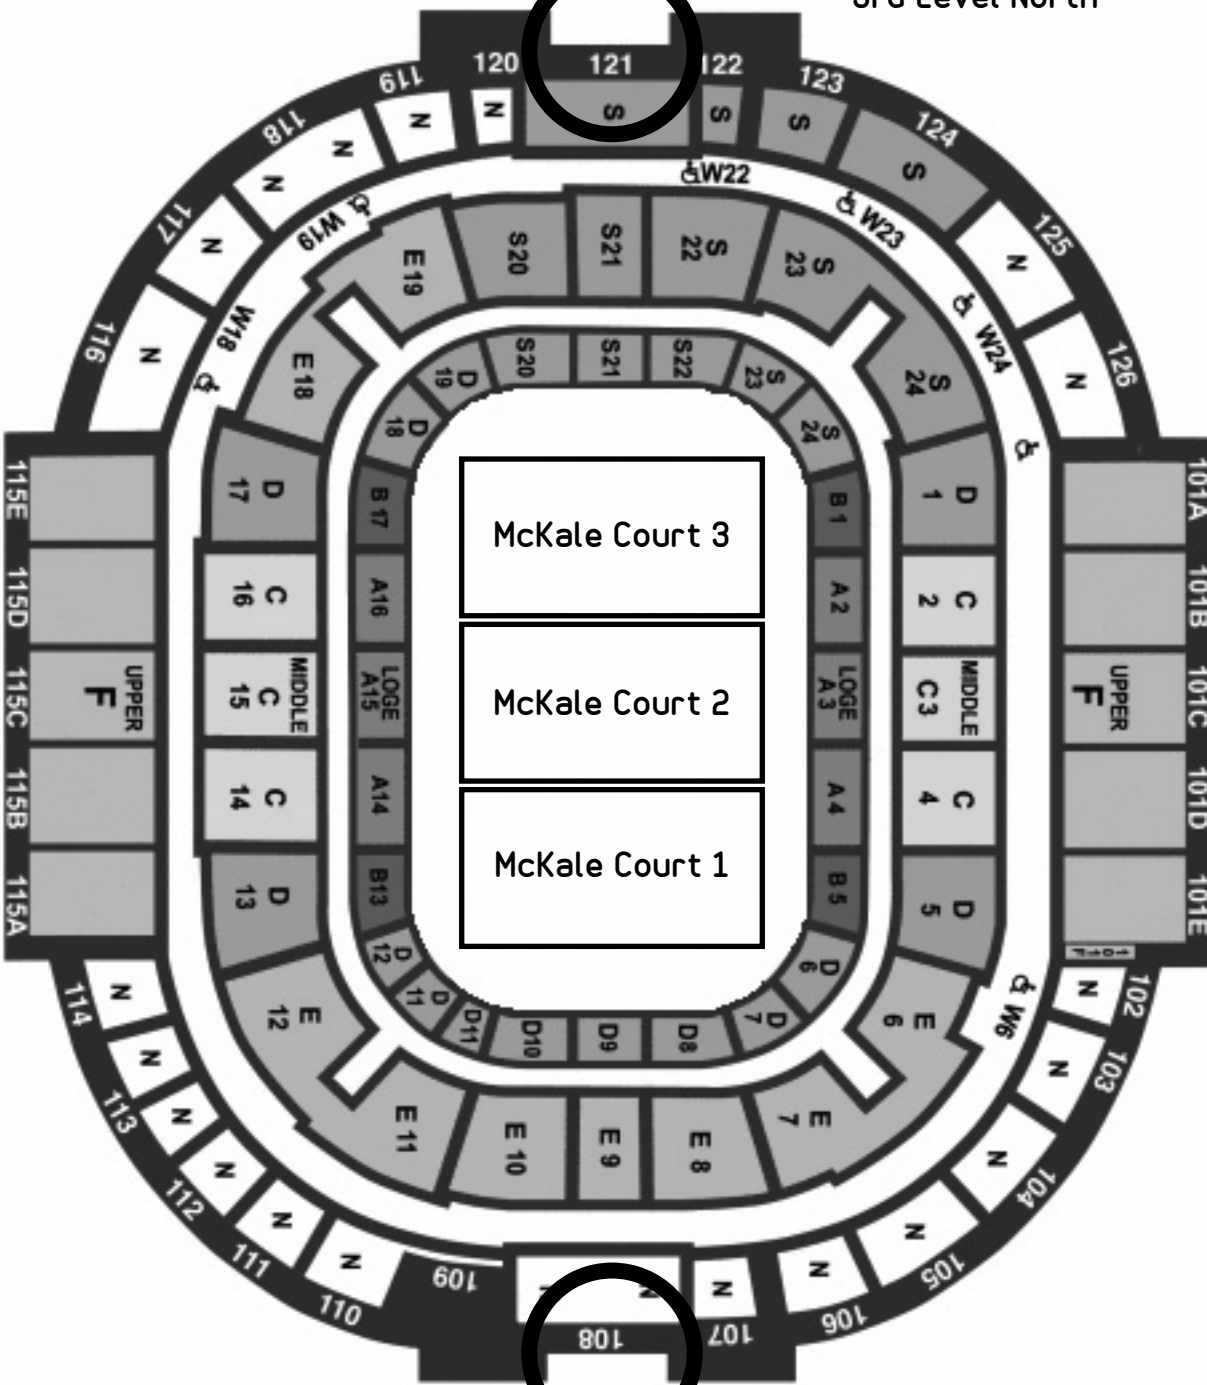

McKale Memorial Center

TEAM MEALS SERVED IN
HALL OF CHAMPIONS
3rd Level North

PRESS/VIP/COACH ONLY
Hospitality Suite
Lohse Room
3rd Level South

* PRESS/VIP/TEAM ENTRANCE
Located South East Street Level

* Transportation HQ SE McKale
Street Level