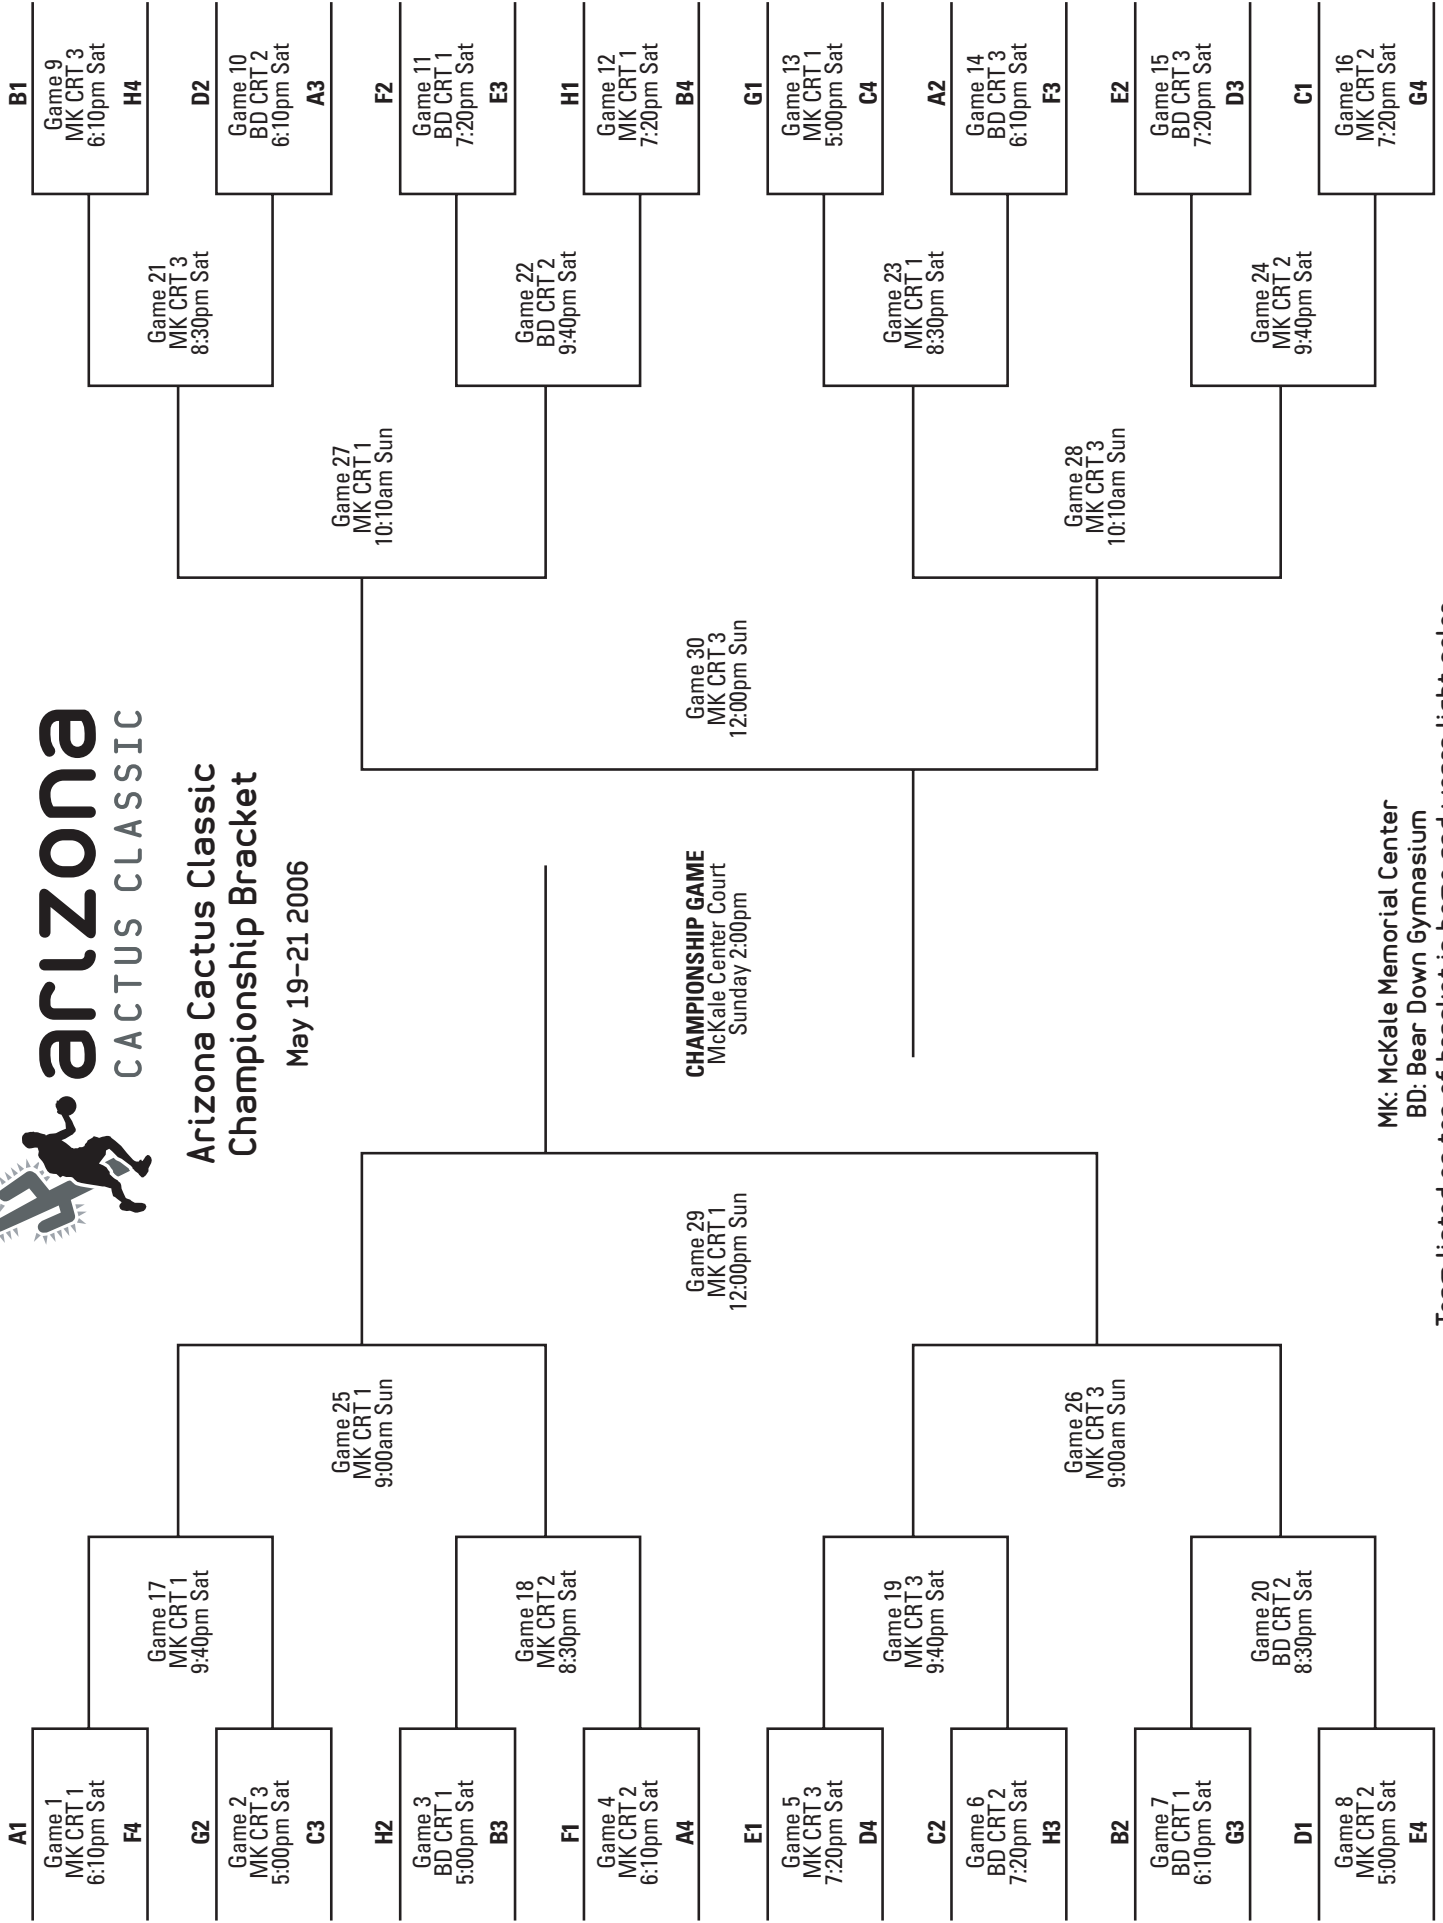

Arizona Cactus Classic Championship Bracket

May 19-21 2006

CHAMPIONSHIP GAME
McKale Center Court
Sunday 2:00pm

MK: McKale Memorial Center
BD: Bear Down Gymnasium
Team listed on top of bracket is home and wears light color